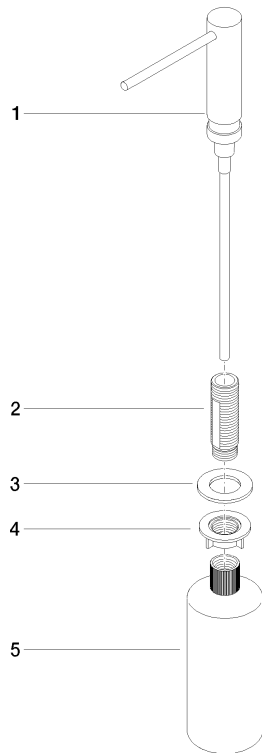

**Dispenser without rosette - Chrome**

ELIO

82 424 970

- 124mm projection
- 500 ml bottle
- can be filled from the top
- rotating pump head
- height 125 mm
- width 30mm
- hole diameter 25 mm

Fits ELIO, ENO, MEM, META SQUARE, SYNC and TARA ULTRA

Fits: ELIO, MEM, ENO, SYNC, TARA ULTRA, META SQUARE

	Chrome	82 424 970-00
	Brushed Platinum	82 424 970-06
	Platinum	82 424 970-08
	Durabress (23kt Gold)	82 424 970-09
	Dark Chrome	82 424 970-19
	Brushed Durabress (23kt Gold)	82 424 970-28
	Matte Black	82 424 970-33
	Brushed Champagne (22kt Gold)	82 424 970-46
	Champagne (22kt Gold)	82 424 970-47
	Brushed Chrome	82 424 970-93
	Brushed Dark Platinum	82 424 970-99

82 424 970

mm [inches]

82 424 970

Parts for other finishes can be found here: [Brushed](#)  
[Platinum](#)

### Spare parts list

No.	Item Number	Name	Quantity used	Delivery time
1	90 10 10 539 00-00	dispenser	1	10
2	08 10 10 527 90	holder	1	2
3	09 14 05 014 90	seal	1	2
4	08 10 10 517 90	nut	1	2
5	90 10 10 603 00 90	container	1	2