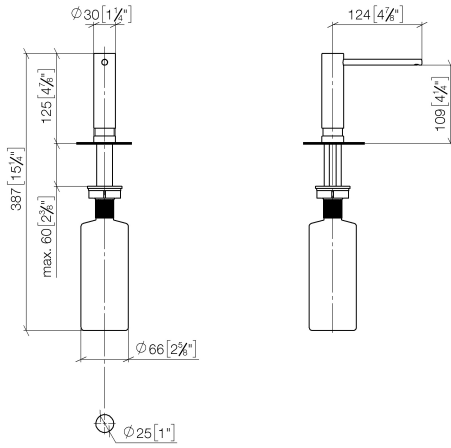

**Dispenser without rosette - Chrome**

ELIO

82 424 970

- 124mm projection
- 500 ml bottle
- can be filled from the top
- rotating pump head
- height 125 mm
- width 30mm
- hole diameter 25 mm

Fits ELIO, ENO, MEM, META SQUARE, SYNC and TARA ULTRA

Fits: ELIO, MEM, ENO, SYNC, TARA ULTRA, META SQUARE

	Chrome	82 424 970-00
	Brushed Platinum	82 424 970-06
	Platinum	82 424 970-08
	Durabress (23kt Gold)	82 424 970-09
	Dark Chrome	82 424 970-19
	Brushed Durabress (23kt Gold)	82 424 970-28
	Matte Black	82 424 970-33
	Brushed Champagne (22kt Gold)	82 424 970-46
	Champagne (22kt Gold)	82 424 970-47
	Brushed Chrome	82 424 970-93
	Brushed Dark Platinum	82 424 970-99

82 424 970

mm [inches]

82 424 970

Parts for other finishes can be found here: [Brushed](#)  
[Platinum](#)

### Spare parts list

No.	Item Number	Name	Quantity used	Delivery time
1	90 10 10 539 00-00	dispenser	1	10
2	08 10 10 527 90	holder	1	2
3	09 14 05 014 90	seal	1	2
4	08 10 10 517 90	nut	1	2
5	90 10 10 603 00 90	container	1	2